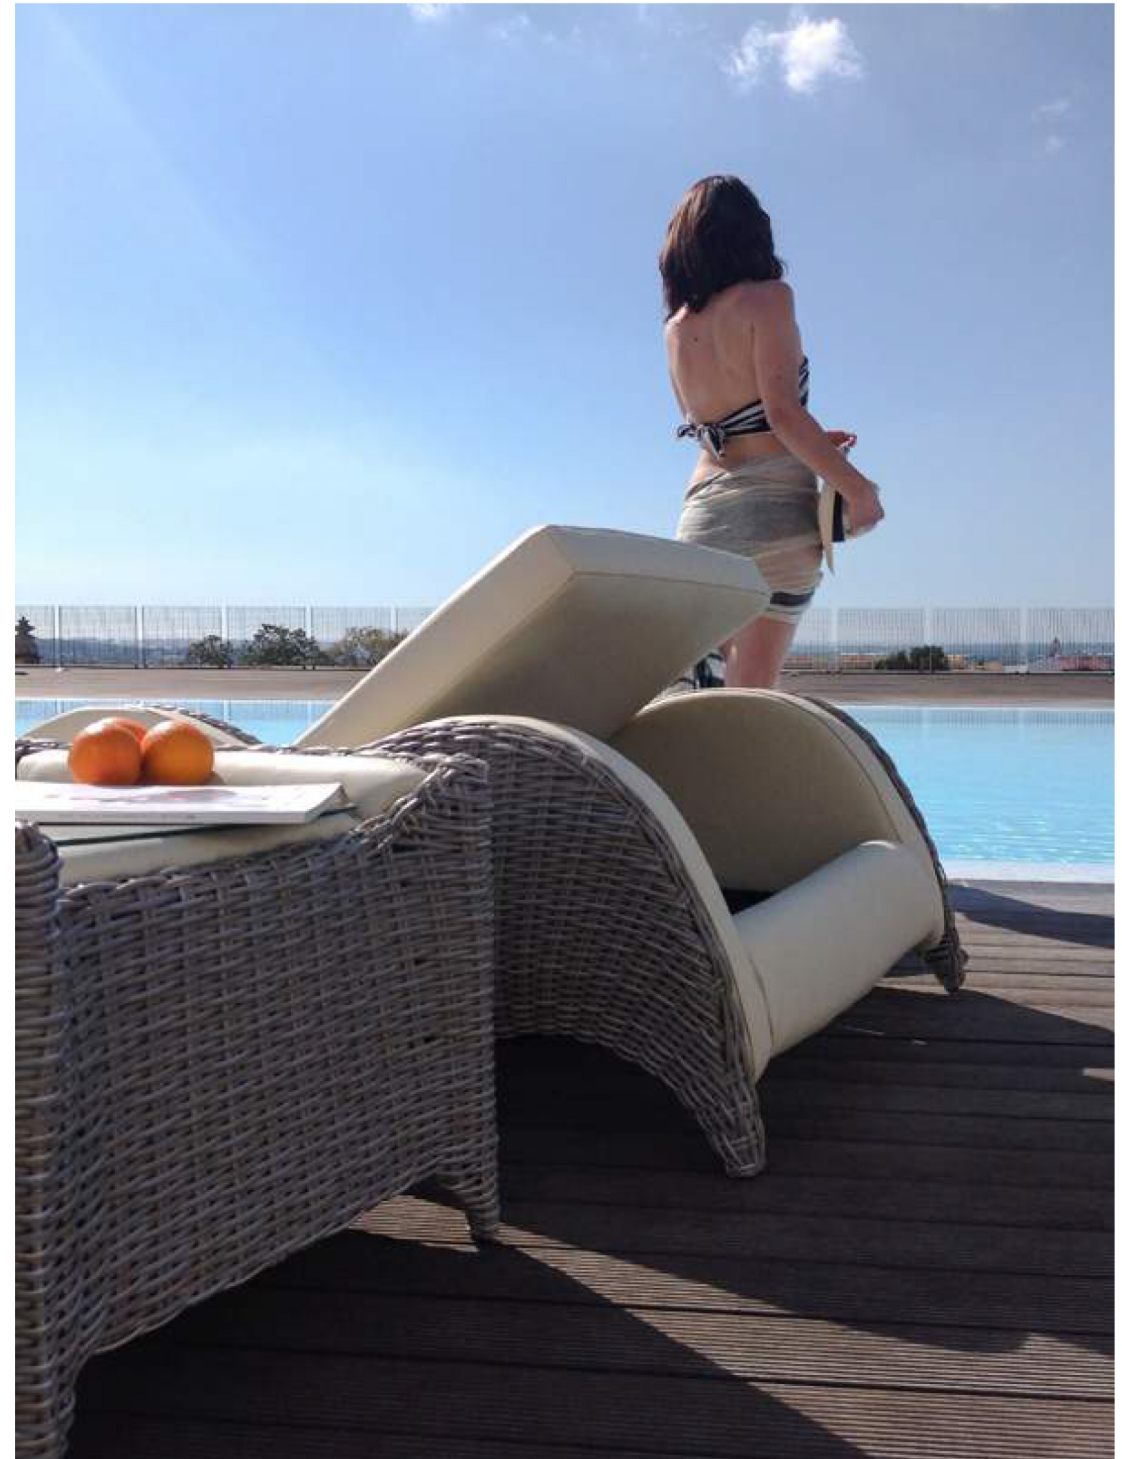

St. Tropez Sun Lounger

This eye catching luxurious sun lounger with flowing lines and effortless adjustment settings will enhance any pool or patio area.

*Relaxing
Moments*
with
*Outstanding
Sun Loungers*

Fabrics: Nautic Synthetic Leather | Tempered Glass: 5mm

Dimensions: Height:45 cm | Width: 62 cm | Length: 62 cm

Pebble
SL0027-02

ORENDA
LIVING

OUTDOOR
COLLECTION

PRICING

PRODUCT	PRICE
2 Seater	£2,285
3 Seater	£1,995
Armchair	£1,295
Foot Stool	£595
Coffee Table	£655
High Side Table	£595
Low Side Table for Lounger	£495
Sun Lounger	£1,995
Dining Chair	£595